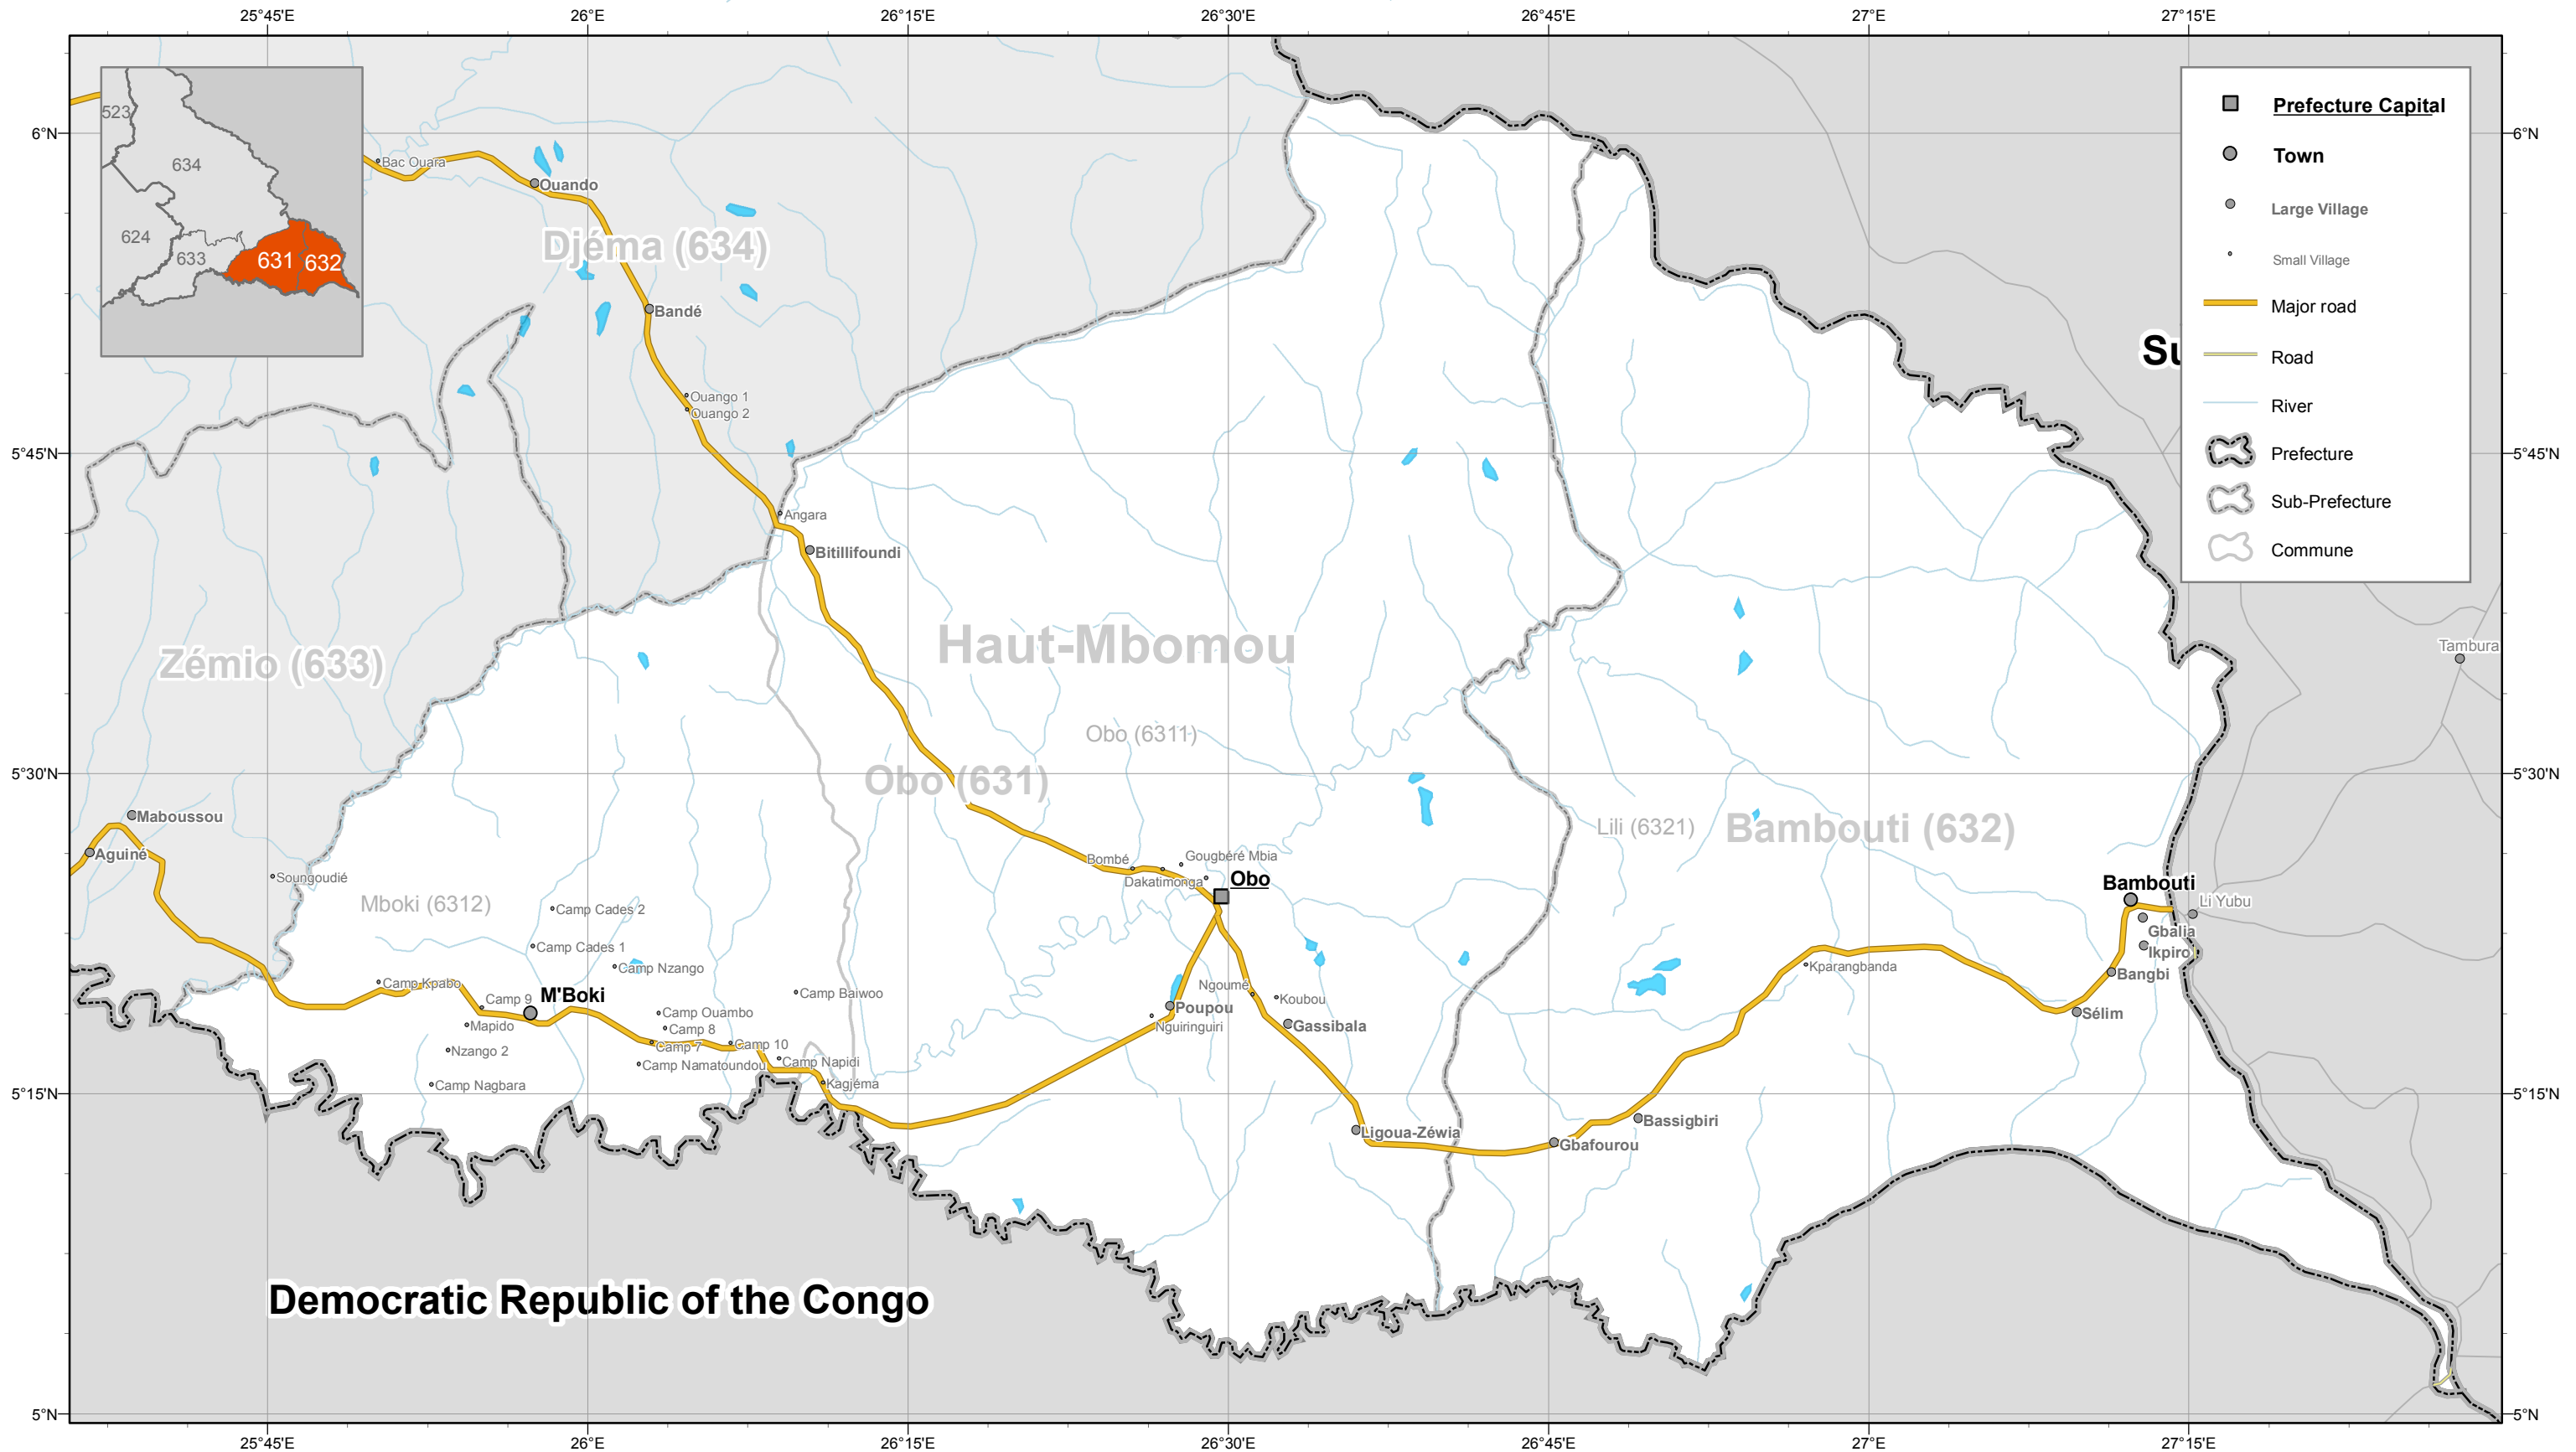

# CENTRAL AFRICAN REPUBLIC: Sub-Prefecture Obo et Bambouti

The boundaries, names and designations used on this map do not imply official endorsement or acceptance by the United Nations.  
 Creation date: 24 Jan. 2014 | Bangui, Central african Republic | <https://car.humanitarianresponse.info>  
 Sources: OCHA, CARte2009, Google, IGN, OSM, University of Bangui

0 5 10 20 30  
 km  
 1:550,000

Sheet  
 SL631e