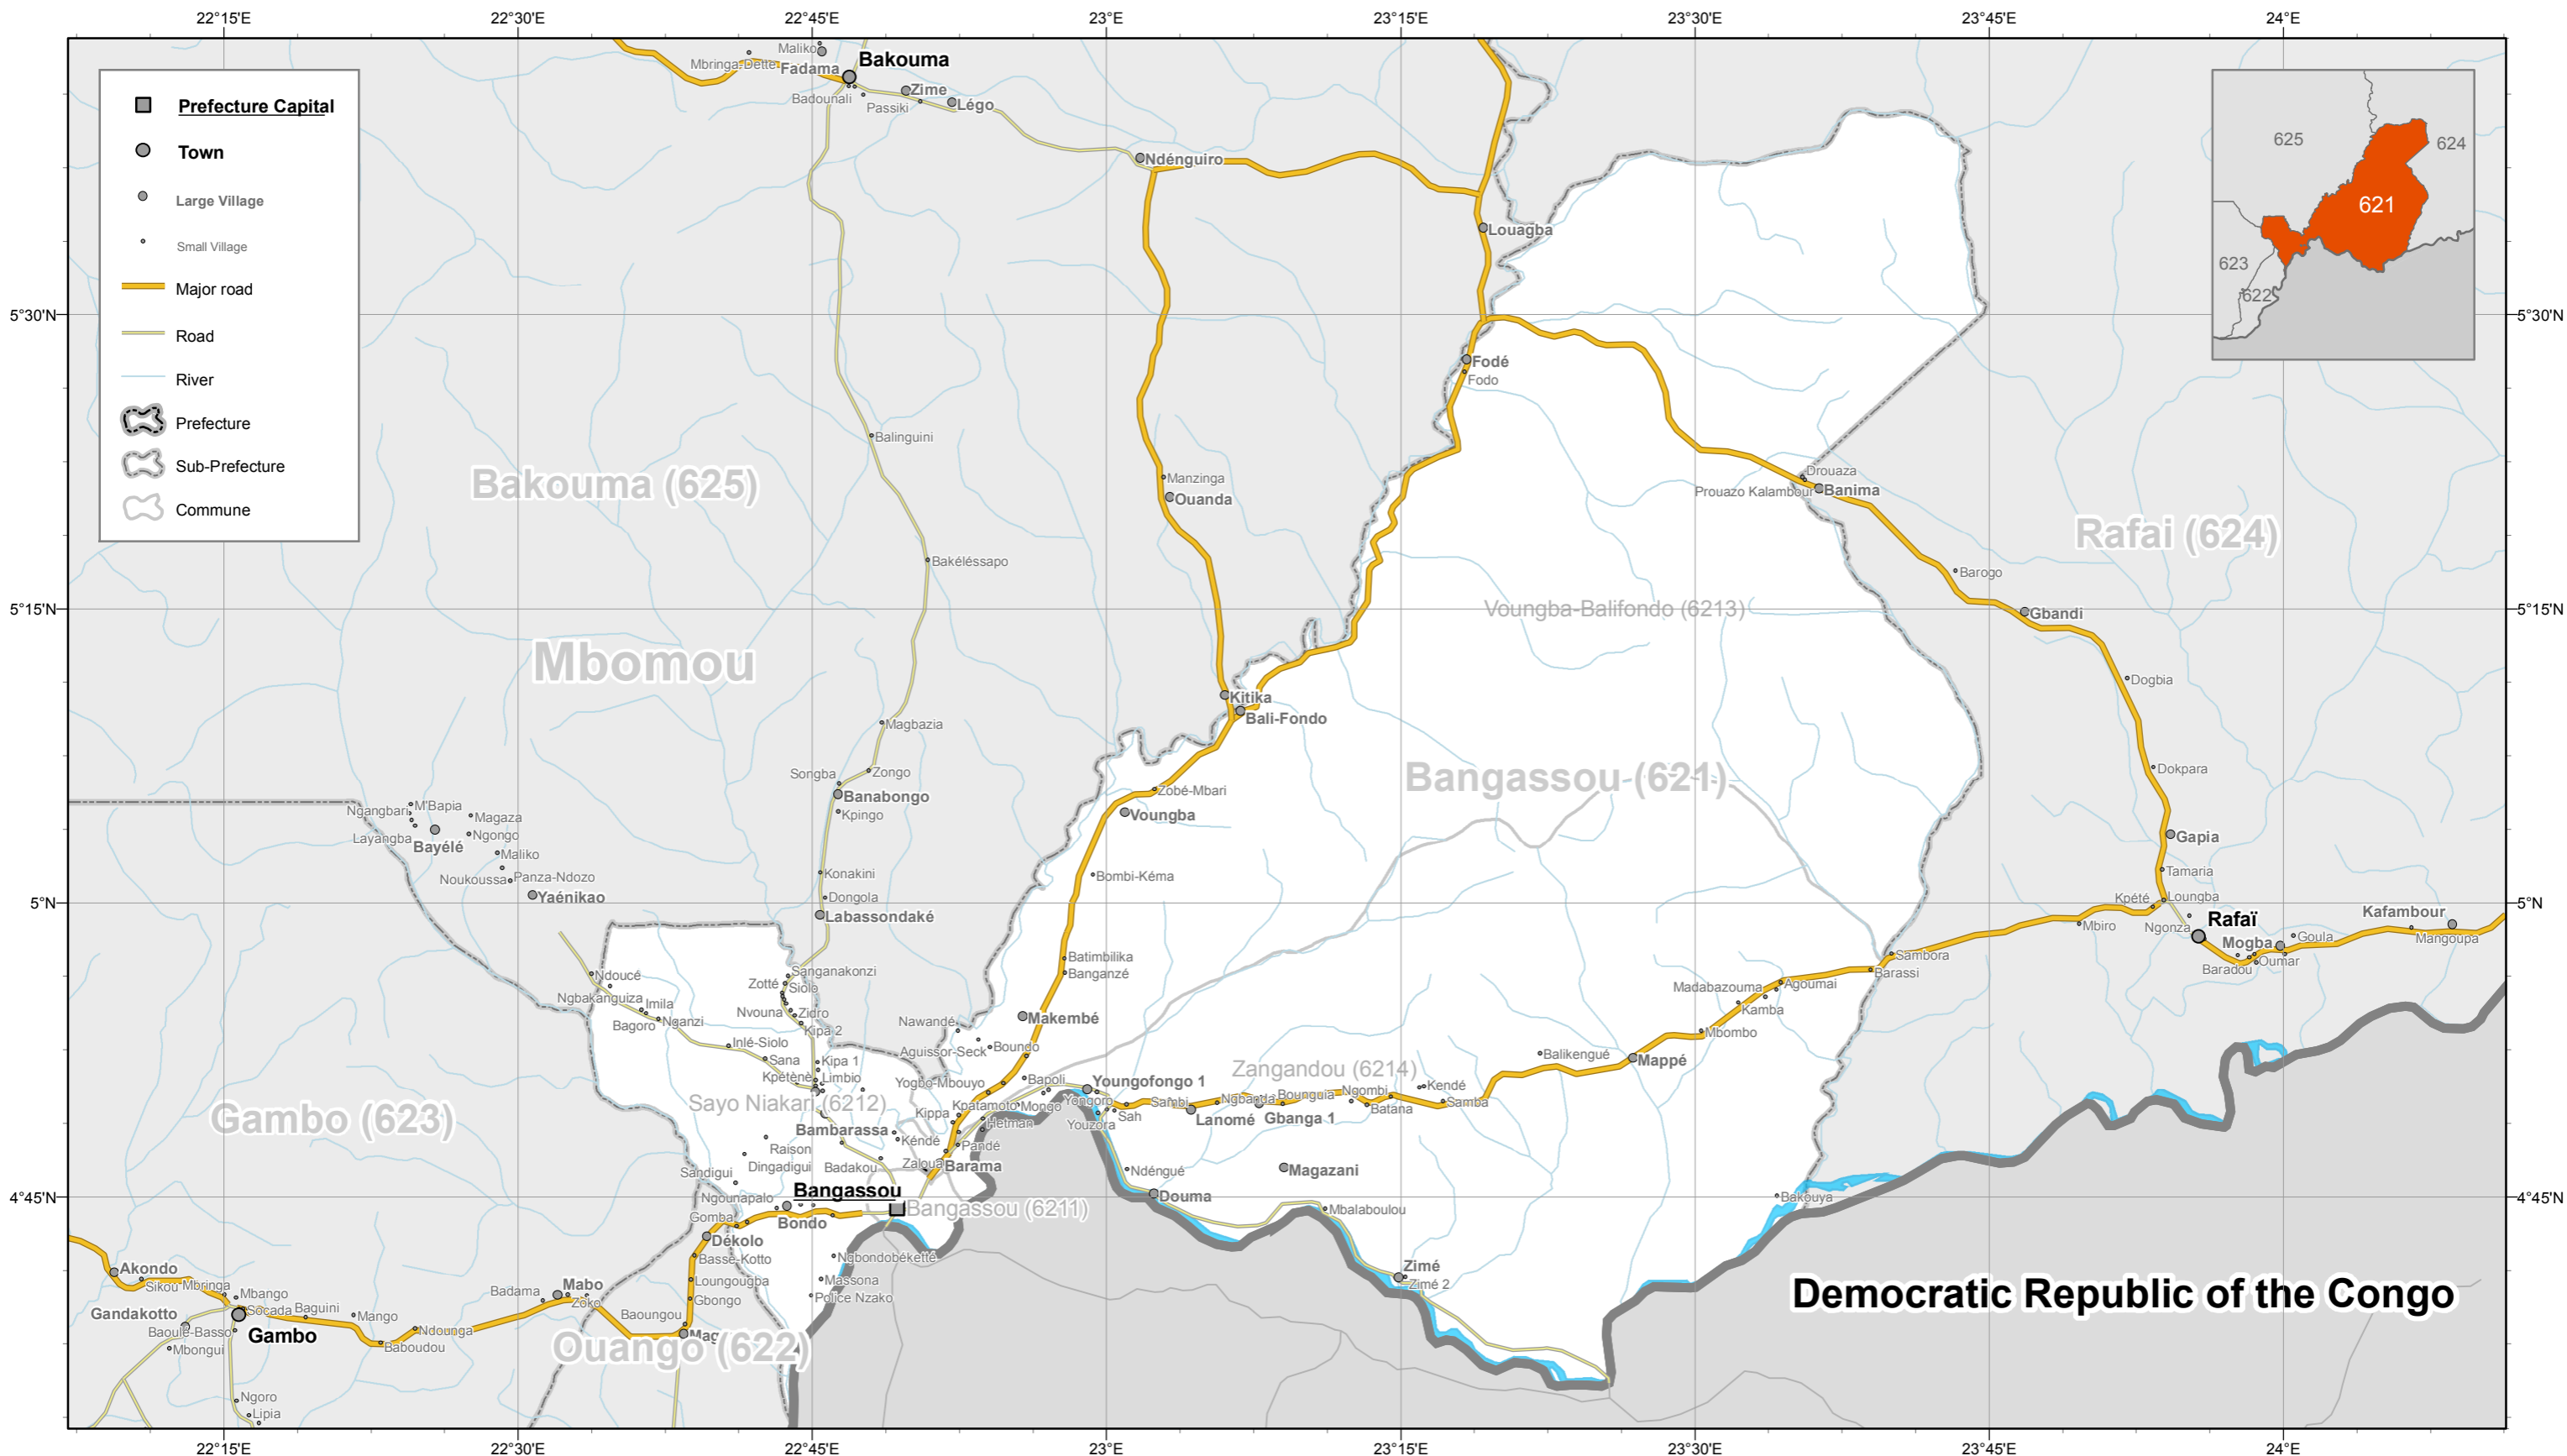

CENTRAL AFRICAN REPUBLIC: Sub-Prefecture Bangassou

The boundaries, names and designations used on this map do not imply official endorsement or acceptance by the United Nations.
 Creation date: 24 Jan. 2014 | Bangui, Central african Republic | <https://car.humanitarianresponse.info>
 Sources: OCHA, CARte2009, Google, IGN, OSM, University of Bangui

1:600,000

Sheet
SL621e