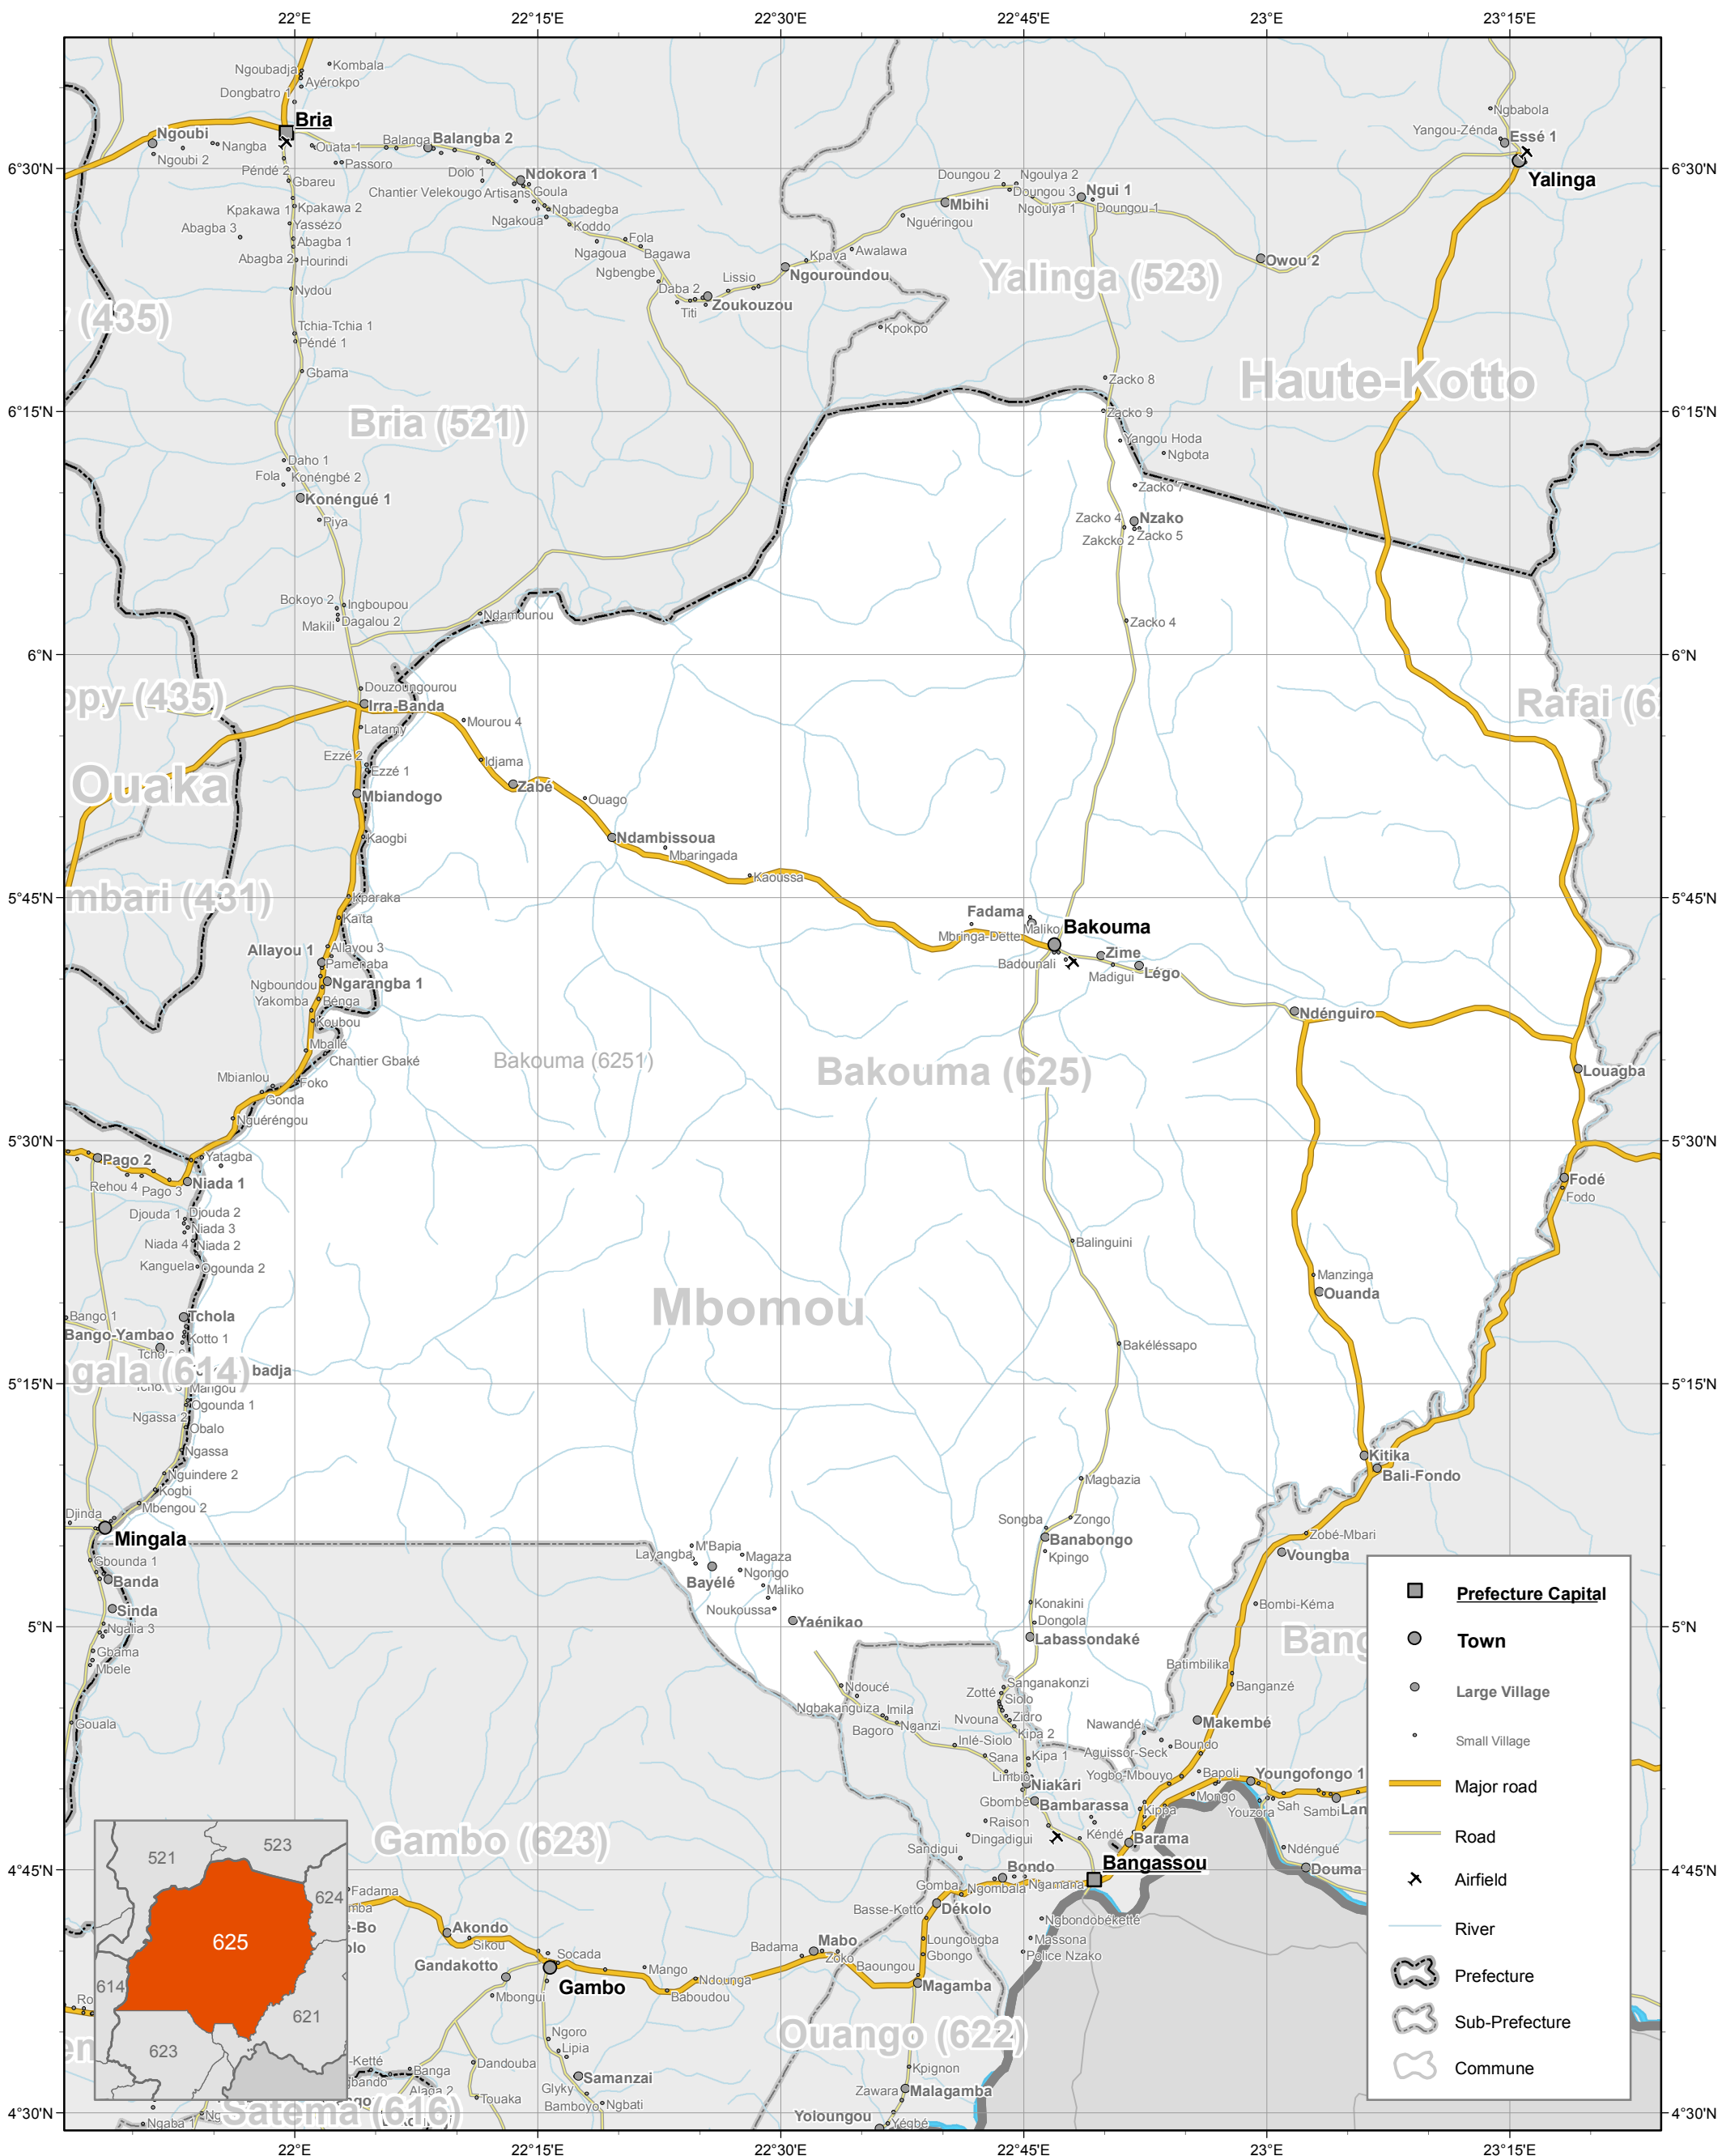

CENTRAL AFRICAN REPUBLIC: Sub-Prefecture Bakouma

	Prefecture Capital
	Town
	Large Village
	Small Village
	Major road
	Road
	Airfield
	River
	Prefecture
	Sub-Prefecture
	Commune

The boundaries, names and designations used on this map do not imply official endorsement or acceptance by the United Nations.
 Creation date: 24 Jan. 2014 | Bangui, Central african Republic | <https://car.humanitarianresponse.info>
 Sources: OCHA, CARte2009, Google, IGN, OSM, University of Bangui

km 0 5 10 20 30
 1:700,000

Sheet
 SL625e